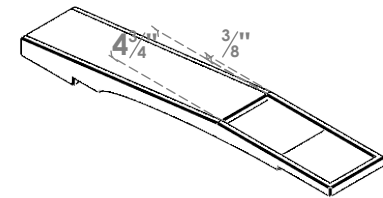

ITEM NUMBER: BRCPC055X32000X04000MRC

5 1/2"W X 32"D X 4"H MERCED ARCHITECTURAL GRADE PVC CLOSED KNEE BRACE

SIDE PROFILE

FRONT PROFILE

ISOMETRIC

EKENA MILLWORK
2300 WEST MAIN ST.
CLARKSVILLE, TX 75426
TOLL FREE: 866-607-0453
WWW.EKENAMILLWORK.COM