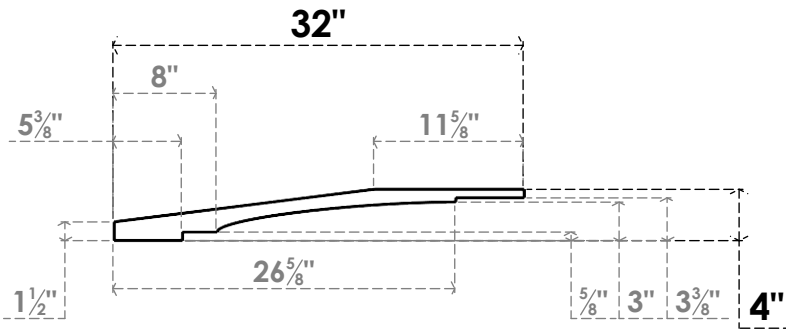

ITEM NUMBER: BRCPC055X32000X04000MRC

5 1/2"W X 32"D X 4"H MERCED ARCHITECTURAL GRADE PVC CLOSED KNEE BRACE

SIDE PROFILE

FRONT PROFILE

ISOMETRIC

EKENA MILLWORK
2300 WEST MAIN ST.
CLARKSVILLE, TX 75426
TOLL FREE: 866-607-0453
WWW.EKENAMILLWORK.COM