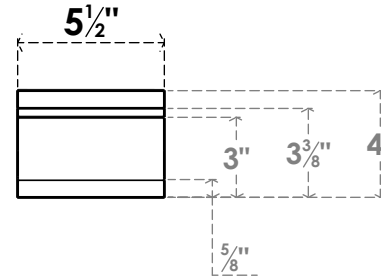

ITEM NUMBER: BRCPC055X32000X04000MRC

5 1/2"W X 32"D X 4"H MERCED ARCHITECTURAL GRADE PVC CLOSED KNEE BRACE

SIDE PROFILE

FRONT PROFILE

ISOMETRIC

EKENA MILLWORK
2300 WEST MAIN ST.
CLARKSVILLE, TX 75426
TOLL FREE: 866-607-0453
WWW.EKENAMILLWORK.COM